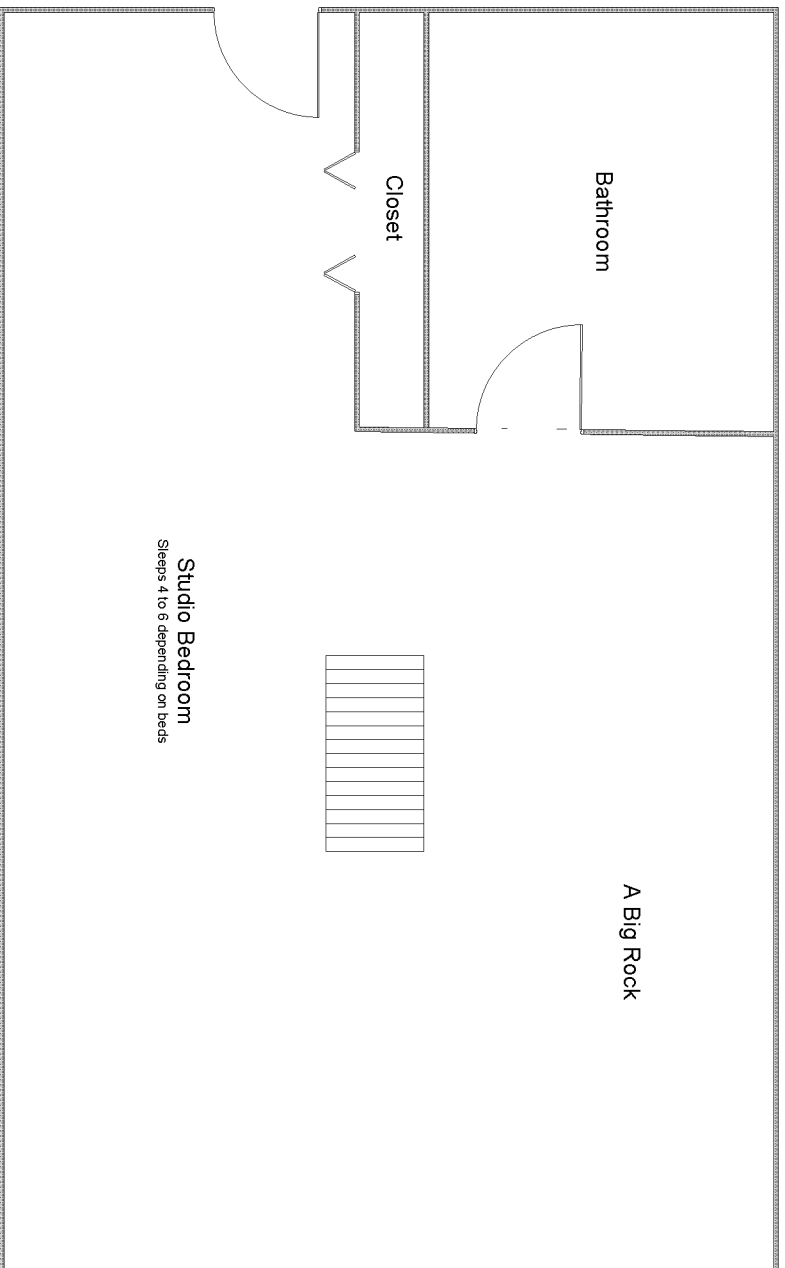

Chalet - Basement

Sleeps 4 to 6 on this floor

Not Drawn To Scale

Bathroom

Closet

A Big Rock

Studio Bedroom
Sleeps 4 to 6 depending on beds