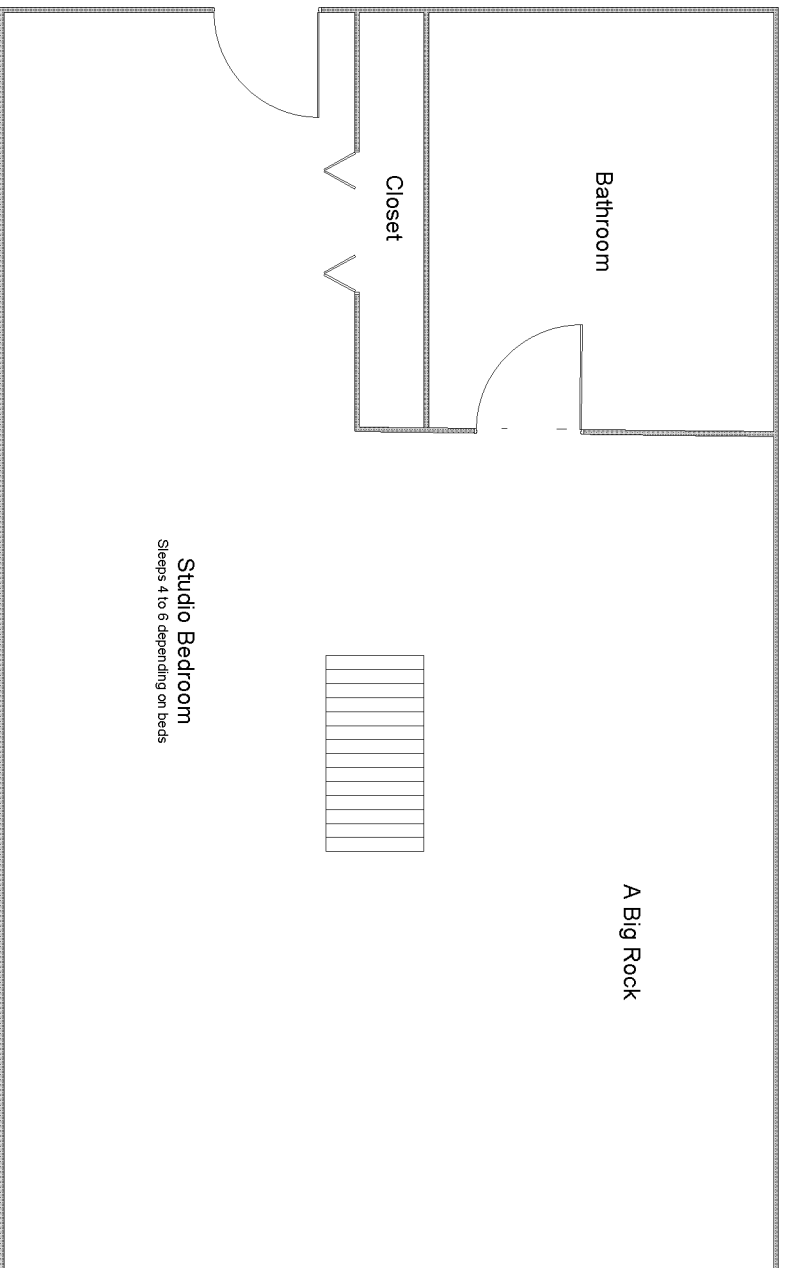

Chalet - Basement

Sleeps 4 to 6 on this floor

Not Drawn To Scale

Bathroom

Closet

A Big Rock

Studio Bedroom

Sleeps 4 to 6 depending on beds